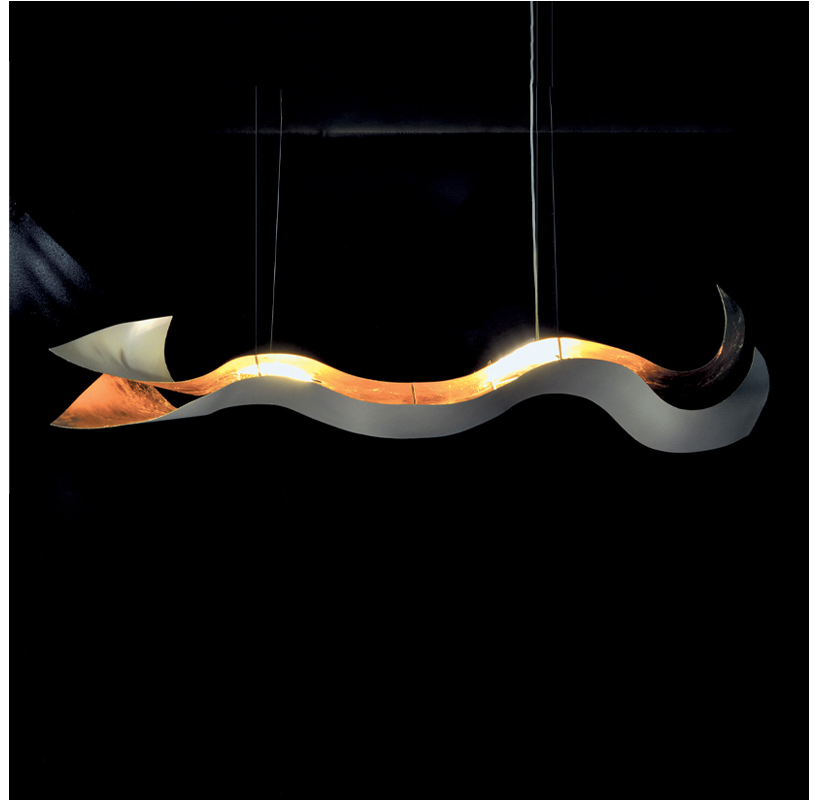

TEMPO PERSO SUSPENSION

D131229- _____

base number

1. To build a product code in our configurator select the specify button on the base model # product page
2. To build a manual product code on this datasheet choose from the options listed below in blue font and add the suffix to the base model #

GENERAL

Series: Tempo Perso

Brand: Knikerboker

Division: Design

Mounting Type: Suspension

Mounting Location: Ceiling

Subcategory: Pendant

PHYSICAL

Shape: Curves

Length (mm): 1000

Length (in): 39 ³/₈

Height (mm): 200

Height (in): 7 ⁷/₈

Light Distribution: Indirect

Fixture Finish: EWH / EBK / MAN / COF / PRD / SLF / GLF / CLF / BRL / EWS / EWG / EWC / EWR / EBS / EBG / EBC / EBC / EBB / MAS / MAD / MAC / MAB / COS / CGO / CCL / CBL / PRS / PRG / PRC / PRB

Fixture Material: Aluminum

Cable Details: 4 Steel Cables 2000mm / 78 3/4" - Silicon Cable 2000mm / 78 3/4"

ELECTRICAL

Lamp Type: LED

Total Output Wattage (W): 20

Dimming: Tri-Mode (Non-Dimming and Phase Dimming (120Vac only) and 0-10V Dimming)

Driver Included: Yes

Driver Location: Integrated

Driver Type: Constant Current - Universal

Driver Class: Class 2

Input Voltage (V): 120 - 277

Constant Current (MA): 250

Upon Request: 0-10Vdc dimming / Phase dimming @120Vac / 277Vac

LED

Number of LEDs: 2

Color Temperature (°K): 3000

Max. Delivered Lumen (lm): 2200

CRI: >85 CRI

Lamp Life (hrs): 50000

OPTICAL

RATINGS AND CERTIFICATIONS

Certified By: CSA Certified to UL and CSA Standards

IP rating: IP20